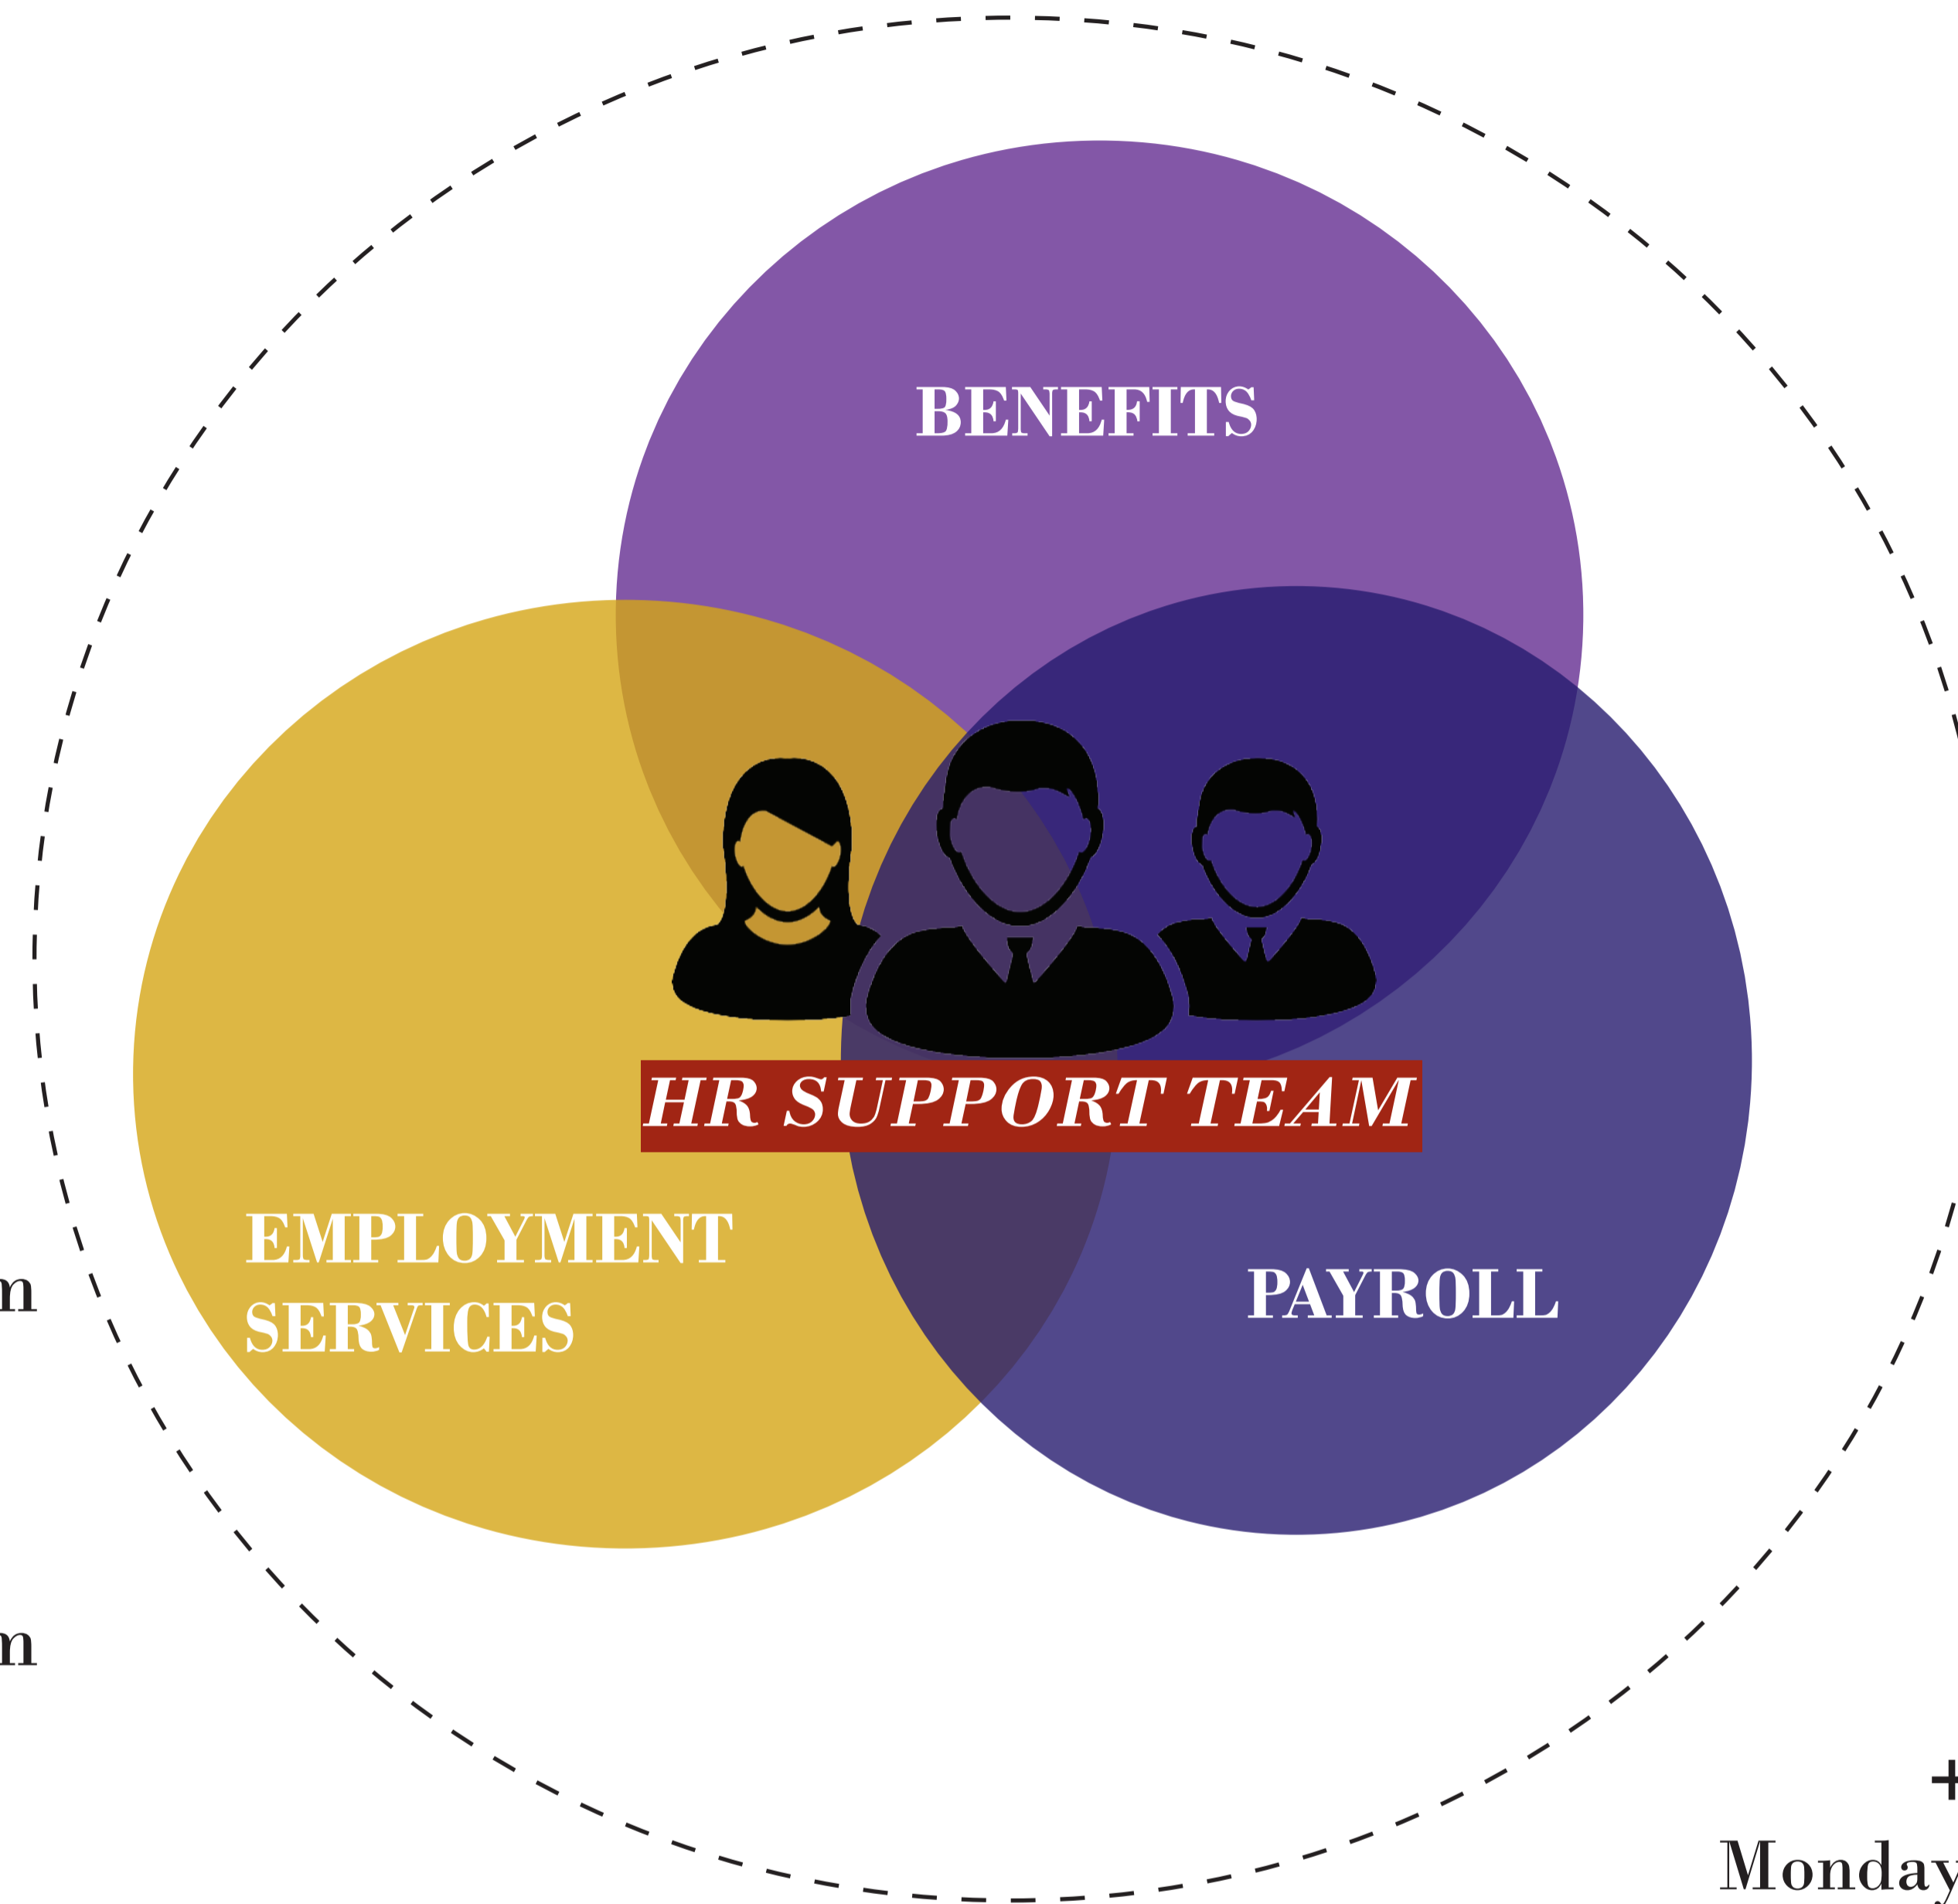

hrwww@sfsu.edu